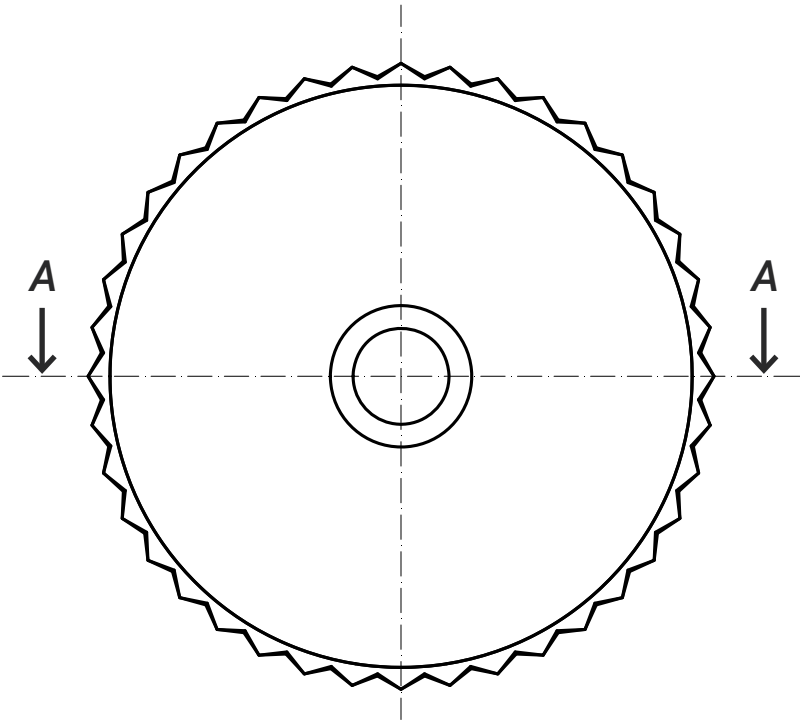

Material	quartz sand
Finish	matt
Standard sizes	300 x 300 x 130 mm (round) 350 x 350 x 130 mm (round) 430 x 430 x 130 mm (round) 400 x 300 x 130 mm (oval) 600 x 400 x 130 mm (oval)

above: 430 x 430 x 130 mm (round), glacier white

Olive Green

Vesta Bred

300 x 300 x 130 mm

A - A

Vesta Bred

350 x 350 x 130 mm

A - A

Vesta Bred