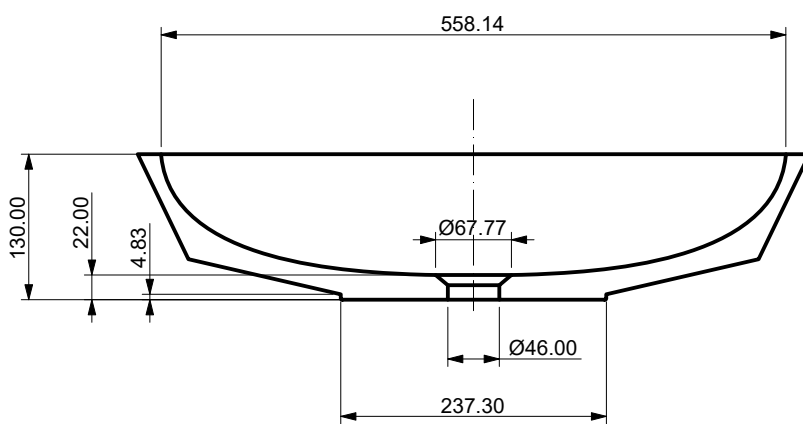

Material	quartz sand
Finish	matt
Standard sizes	300 x 300 x 130 mm (round) 350 x 350 x 130 mm (round) 430 x 430 x 130 mm (round) 400 x 300 x 130 mm (oval) 600 x 400 x 130 mm (oval)

above: 430 x 430 x 130 mm (round), glacier white

Olive Green

Vesta Bred

300 x 300 x 130 mm

A - A

Vesta Bred

350 x 350 x 130 mm

A - A

Vesta Bred

430 x 430 x 130 mm

A - A

SANDHELDEN

Vesta Bred

400 x 300 x 130 mm

A - A

B - B

SANDHELDEN

Vesta Bred

600 x 400 x 130 mm

A - A

B - B