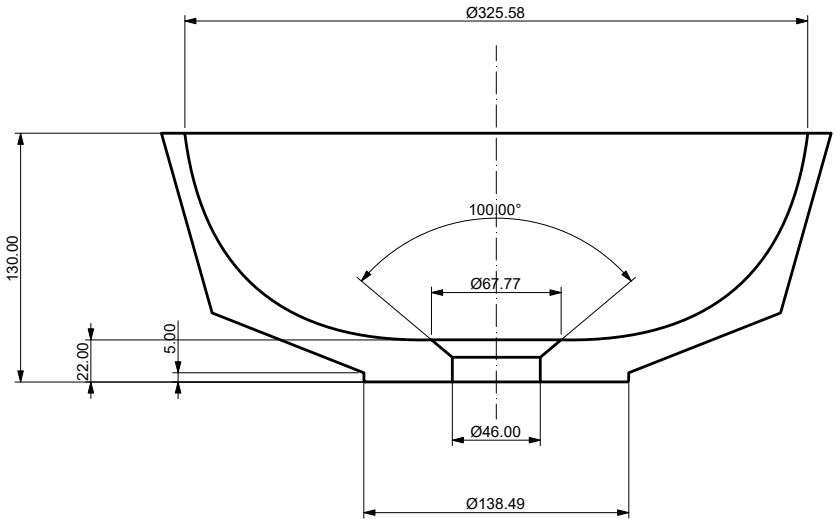

Material	quartz sand
Finish	matt
Standard sizes	300 x 300 x 130 mm (round) 350 x 350 x 130 mm (round) 430 x 430 x 130 mm (round) 400 x 300 x 130 mm (oval) 600 x 400 x 130 mm (oval)

above: 430 x 430 x 130 mm (round), glacier white

Olive Green

Vesta Bred

300 x 300 x 130 mm

A - A

Vesta Bred

350 x 350 x 130 mm

A - A

Vesta Bred

430 x 430 x 130 mm

A - A

SANDHELDEN

Vesta Bred

400 x 300 x 130 mm

A - A

B - B

SANDHELDEN

Vesta Bred

600 x 400 x 130 mm

A - A

B - B