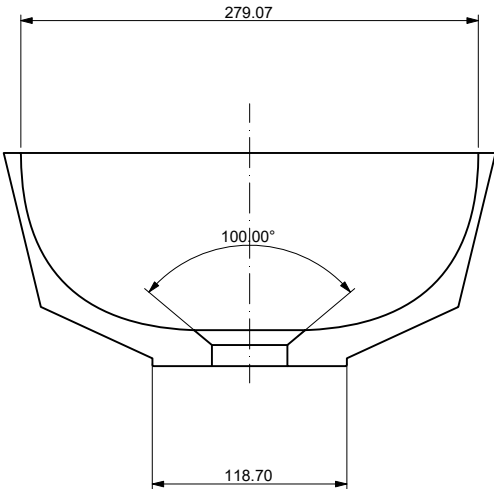

Material	quartz sand
Finish	matt
Standard sizes	300 x 300 x 130 mm (round) 350 x 350 x 130 mm (round) 430 x 430 x 130 mm (round) 400 x 300 x 130 mm (oval) 600 x 400 x 130 mm (oval)

above: 430 x 430 x 130 mm (round), glacier white

Olive Green

Vesta Bred

300 x 300 x 130 mm

A - A

Vesta Bred

350 x 350 x 130 mm

A - A

Vesta Bred

430 x 430 x 130 mm

A - A

SANDHELDEN

Vesta Bred

400 x 300 x 130 mm

A - A

B - B

SANDHELDEN

Vesta Bred

600 x 400 x 130 mm

A - A

B - B