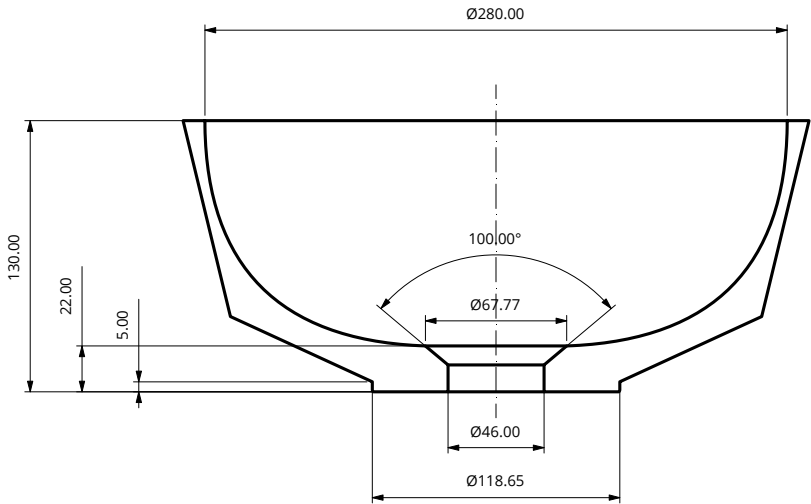

Material	quartz sand
Finish	matt
Standard sizes	300 x 300 x 130 mm (round) 350 x 350 x 130 mm (round) 430 x 430 x 130 mm (round) 400 x 300 x 130 mm (oval) 600 x 400 x 130 mm (oval)

above: 430 x 430 x 130 mm (round), glacier white

Olive Green

Vesta Bred

300 x 300 x 130 mm

A - A

Vesta Bred

350 x 350 x 130 mm

A - A

Vesta Bred

430 x 430 x 130 mm

A - A

SANDHELDEN

Vesta Bred

400 x 300 x 130 mm

A - A

B - B

SANDHELDEN

Vesta Bred

600 x 400 x 130 mm

A - A

B - B