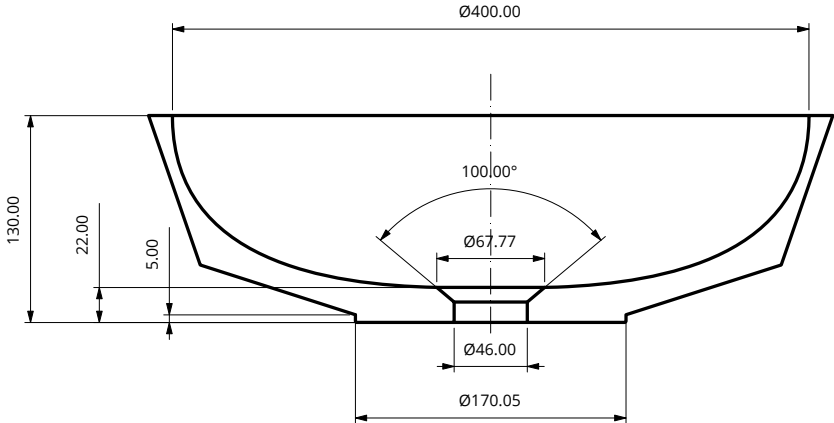

Material	quartz sand
Finish	matt
Standard sizes	300 x 300 x 130 mm (round) 350 x 350 x 130 mm (round) 430 x 430 x 130 mm (round) 400 x 300 x 130 mm (oval) 600 x 400 x 130 mm (oval)

above: 430 x 430 x 130 mm (round), glacier white

Olive Green

Vesta Bred

300 x 300 x 130 mm

A - A

Vesta Bred

350 x 350 x 130 mm

A - A

Vesta Bred

430 x 430 x 130 mm

A - A

SANDHELDEN

Vesta Bred

400 x 300 x 130 mm

A - A

B - B

SANDHELDEN

Vesta Bred

600 x 400 x 130 mm

A - A

B - B