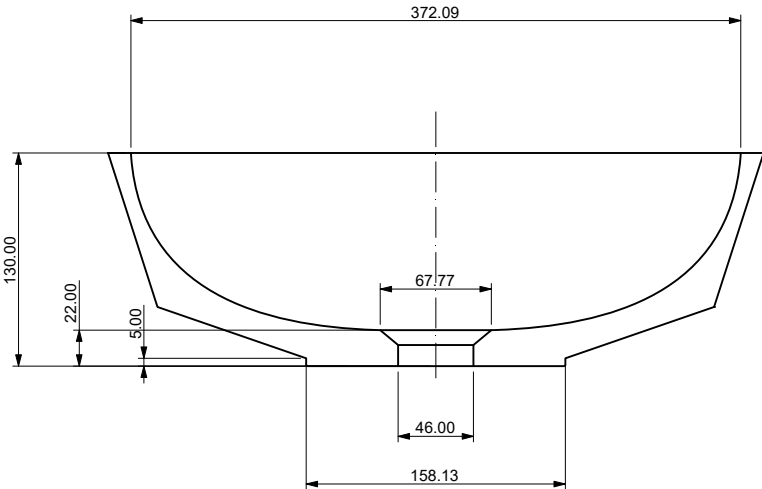

Material	quartz sand
Finish	matt
Standard sizes	300 x 300 x 130 mm (round) 350 x 350 x 130 mm (round) 430 x 430 x 130 mm (round) 400 x 300 x 130 mm (oval) 600 x 400 x 130 mm (oval)

above: 430 x 430 x 130 mm (round), glacier white

Olive Green

Vesta Bred

300 x 300 x 130 mm

A - A

Vesta Bred

350 x 350 x 130 mm

A - A

Vesta Bred

430 x 430 x 130 mm

A - A

SANDHELDEN

Vesta Bred

400 x 300 x 130 mm

A - A

B - B

SANDHELDEN

Vesta Bred

600 x 400 x 130 mm

A - A

B - B