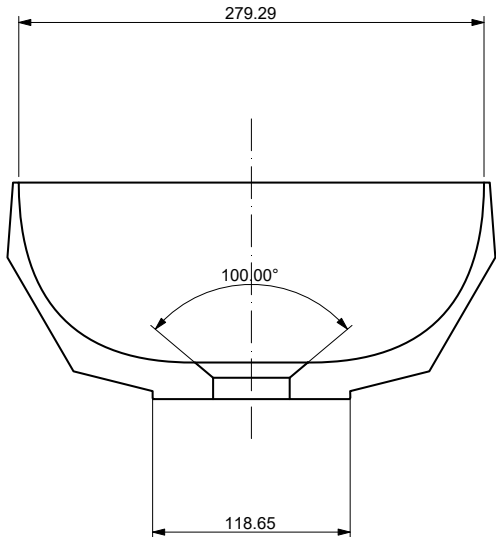

above: 430 x 430 x 130 mm (round), glacier white

Material	quartz sand
Finish	matt
Standard sizes	300 x 300 x 130 mm (round) 350 x 350 x 130 mm (round) 430 x 430 x 130 mm (round) 400 x 300 x 130 mm (oval) 600 x 400 x 130 mm (oval)

Olive Green

Vesta

300 x 300 x 130 mm

A - A

Vesta

350 x 350 x 130 mm

Vesta

430 x 430 x 130 mm

SANDHELDEN

Vesta

400 x 300 x 130 mm

A - A

B - B

SANDHELDEN

Vesta

600 x 400 x 130 mm