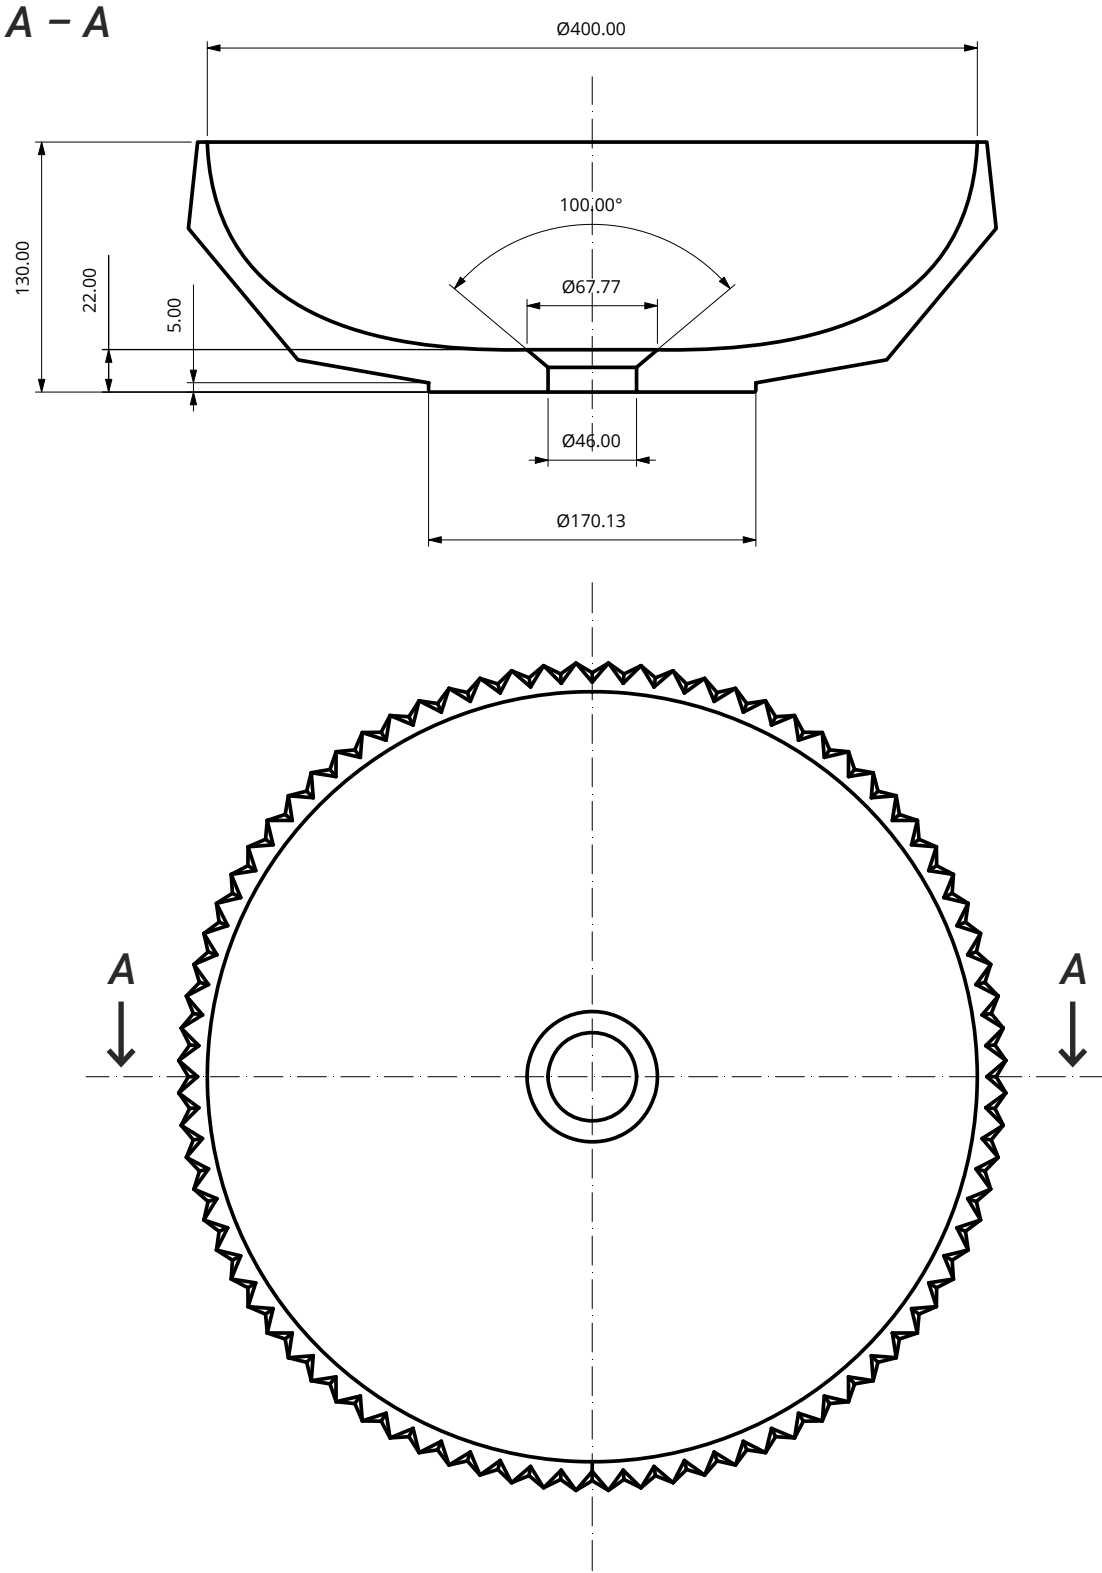

above: 430 x 430 x 130 mm (round), glacier white

Material	quartz sand
Finish	matt
Standard sizes	300 x 300 x 130 mm (round) 350 x 350 x 130 mm (round) 430 x 430 x 130 mm (round) 400 x 300 x 130 mm (oval) 600 x 400 x 130 mm (oval)

Olive Green

Vesta

300 x 300 x 130 mm

A - A

Vesta

350 x 350 x 130 mm

Vesta

430 x 430 x 130 mm

SANDHELDEN

Vesta

400 x 300 x 130 mm

A - A

B - B

SANDHELDEN

Vesta

600 x 400 x 130 mm