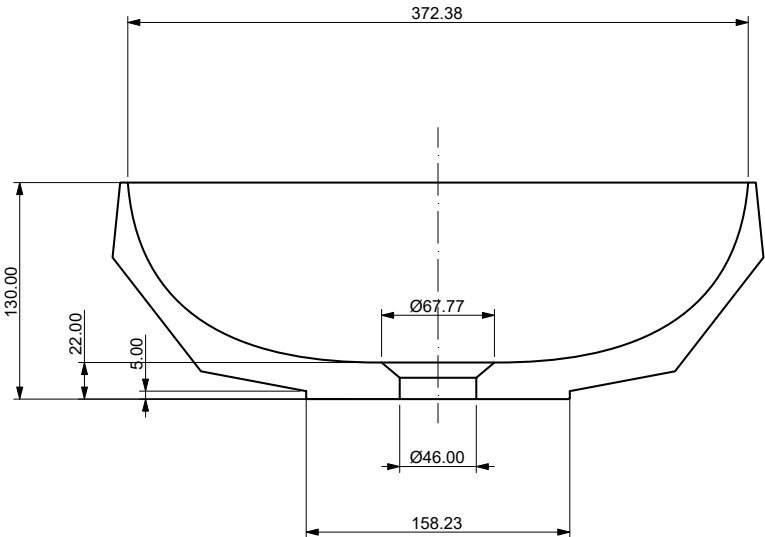

above: 430 x 430 x 130 mm (round), glacier white

Material	quartz sand
Finish	matt
Standard sizes	300 x 300 x 130 mm (round) 350 x 350 x 130 mm (round) 430 x 430 x 130 mm (round) 400 x 300 x 130 mm (oval) 600 x 400 x 130 mm (oval)

Olive Green

Vesta

300 x 300 x 130 mm

A - A

Vesta

350 x 350 x 130 mm

Vesta

430 x 430 x 130 mm

SANDHELDEN

Vesta

400 x 300 x 130 mm

A - A

B - B

SANDHELDEN

Vesta

600 x 400 x 130 mm