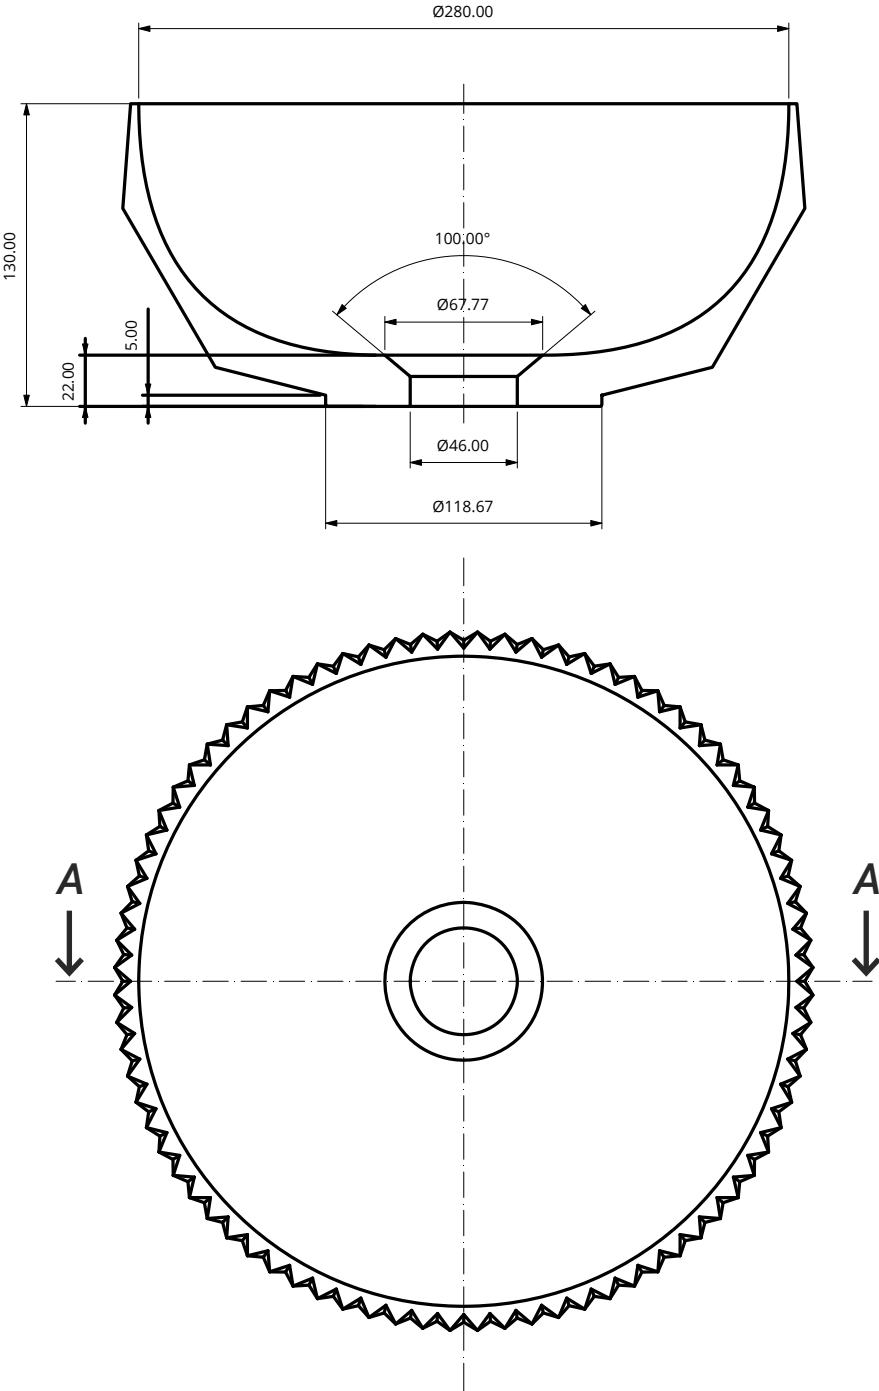

above: 430 x 430 x 130 mm (round), glacier white

Material	quartz sand
Finish	matt
Standard sizes	300 x 300 x 130 mm (round) 350 x 350 x 130 mm (round) 430 x 430 x 130 mm (round) 400 x 300 x 130 mm (oval) 600 x 400 x 130 mm (oval)

Olive Green

Vesta

300 x 300 x 130 mm

A - A

Vesta

350 x 350 x 130 mm

Vesta

430 x 430 x 130 mm

SANDHELDEN

Vesta

400 x 300 x 130 mm

A - A

B - B

SANDHELDEN

Vesta

600 x 400 x 130 mm