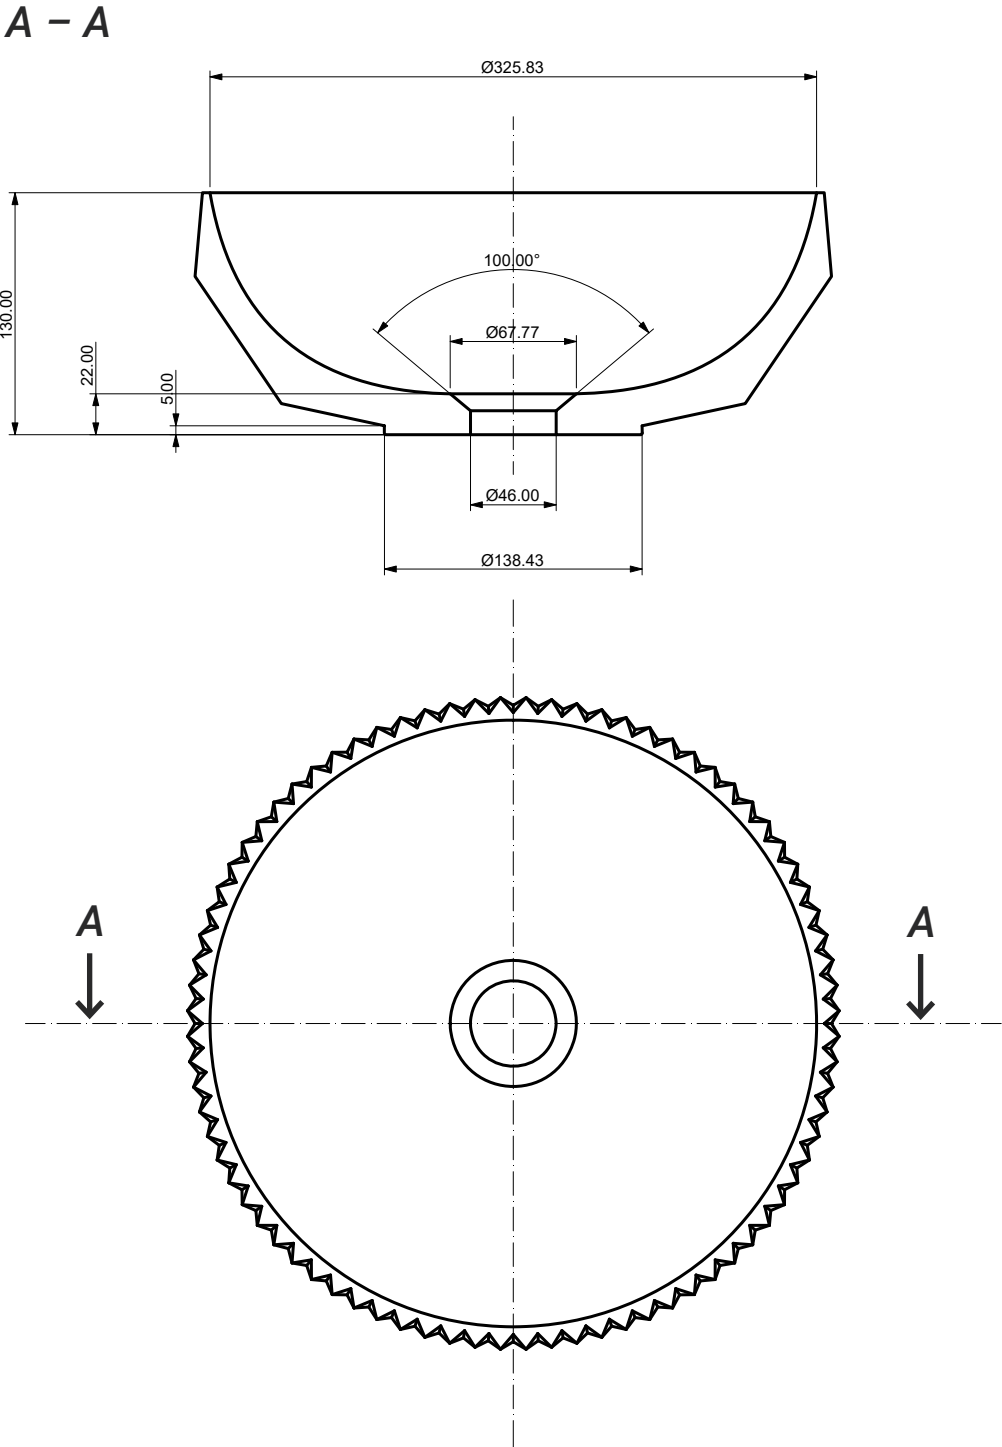

above: 430 x 430 x 130 mm (round), glacier white

Material	quartz sand
Finish	matt
Standard sizes	300 x 300 x 130 mm (round) 350 x 350 x 130 mm (round) 430 x 430 x 130 mm (round) 400 x 300 x 130 mm (oval) 600 x 400 x 130 mm (oval)

Olive Green

Vesta

300 x 300 x 130 mm

A - A

Vesta

350 x 350 x 130 mm

Vesta

430 x 430 x 130 mm

SANDHELDEN

Vesta

400 x 300 x 130 mm

A - A

B - B

SANDHELDEN

Vesta

600 x 400 x 130 mm